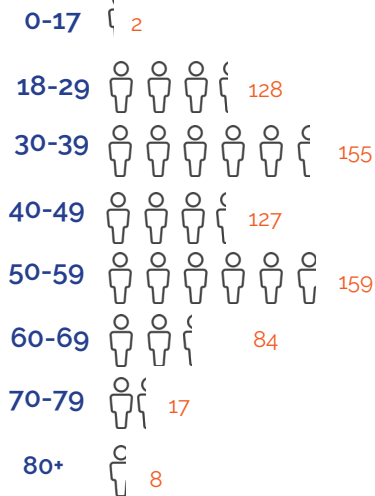

The Needs

TOP NEEDS:

TOP UNMET NEEDS:

TOP REFERRAL AGENCIES:

Quiet Knight
Brightpoint
Common Grace Ministries
Division of Family Resources
Community Harvest Food Bank

Total number of unmet needs: **186**

*Unmet needs are recorded when there are no existing resources, or when a person is ineligible or refuses to utilize existing resources.

The People

Calls by Age:

Sources of Income:

Top Cities:

The Numbers